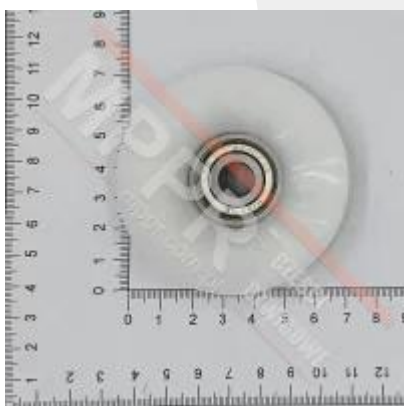

1910210244 Upper roller for Thyssen Doors

1910210244 Upper roller for Thyssen car and landing doors.

Photo gallery

MPPR Sp. z o.o.

ul. Kolejowa 11/13, 01-217
Warszawa
NIP: PL5272974730
Tel: +48 22 631 22 83
mppr@op.pl