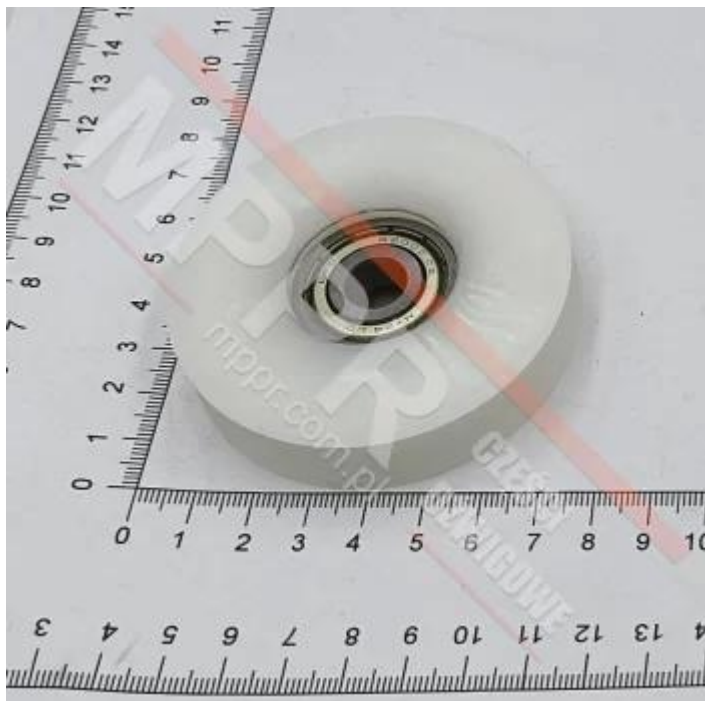

1910210244 Upper roller for Thyssen Doors

1910210244 Upper roller for Thyssen car and landing doors.

Photo gallery

MPPR Sp. z o.o.

ul. Kolejowa 11/13, 01-217
Warszawa
NIP: PL5272974730
Tel: +48 22 631 22 83
mppr@op.pl