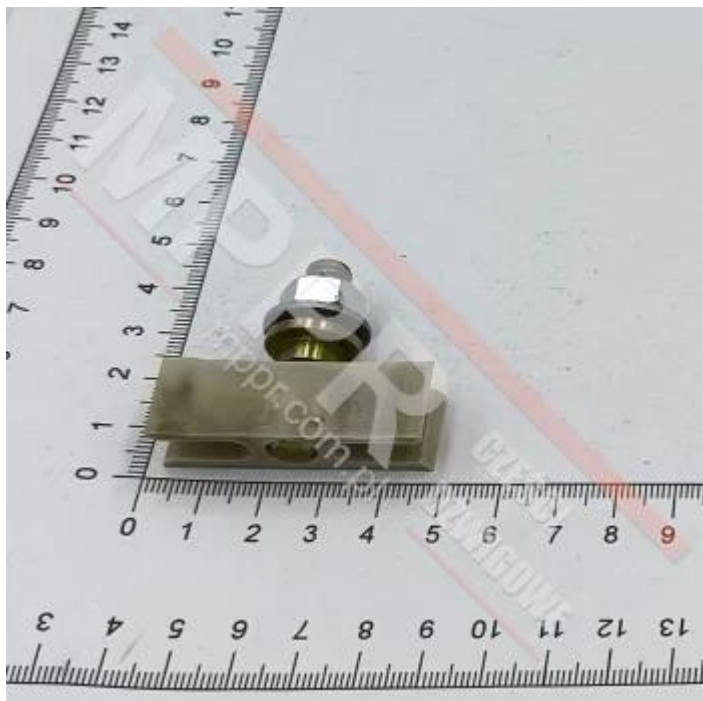

1910364308 Guide Shoe for Thyssen Door

1910364308 Guide shoe for Thyssen landing and car door.

Photo gallery

MPPR Sp. z o.o.

ul. Kolejowa 11/13, 01-217
Warszawa
NIP: PL5272974730
Tel: +48 22 631 22 83
mppr@op.pl