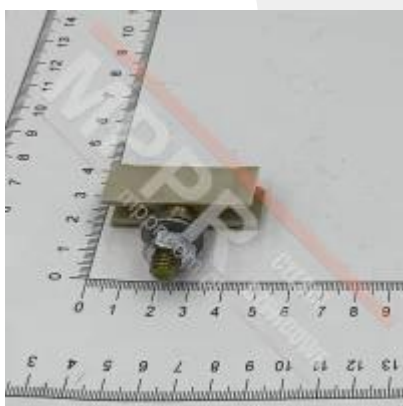

1910364308 Guide Shoe for Thyssen Door

1910364308 Guide shoe for Thyssen landing and car door.

Photo gallery

MPPR Sp. z o.o.

ul. Kolejowa 11/13, 01-217
Warszawa
NIP: PL5272974730
Tel: +48 22 631 22 83
mppr@op.pl