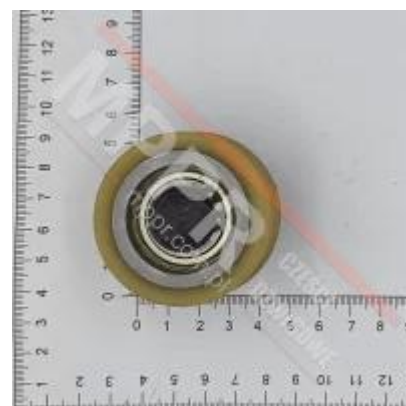

453 001 VSL Roller for Guiding Car, \varnothing 50 / 17 x 18 mm

453 001 VSL roller for guiding car, \varnothing 50 / 17 x 18 mm, VU 93 degrees, with an axle for GG1

Photo gallery

MPPR Sp. z o.o.

ul. Kolejowa 11/13, 01-217
Warszawa
NIP: PL5272974730
Tel: +48 22 631 22 83
mppr@op.pl