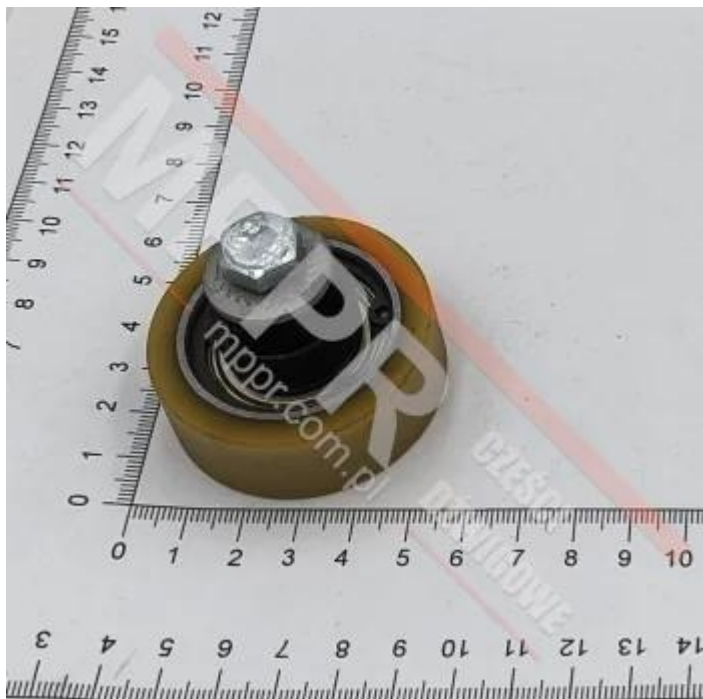

453 001 VSL Roller for Guiding Car, \varnothing 50 / 17 x 18 mm

453 001 VSL roller for guiding car, \varnothing 50 / 17 x 18 mm, VU 93 degrees, with an axle for GG1

Photo gallery

MPPR Sp. z o.o.

ul. Kolejowa 11/13, 01-217
Warszawa
NIP: PL5272974730
Tel: +48 22 631 22 83
mppr@op.pl