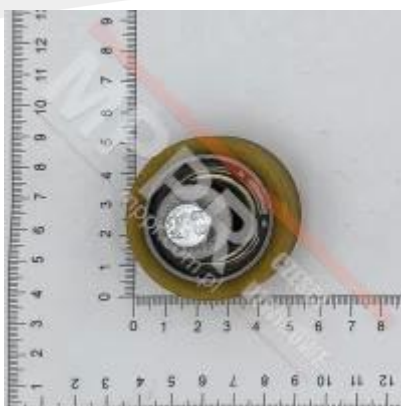

453 001 VSL Roller for Guiding Car, \varnothing 50 / 17 x 18 mm

453 001 VSL roller for guiding car, \varnothing 50 / 17 x 18 mm, VU 93 degrees, with an axle for GG1

Photo gallery

MPPR Sp. z o.o.

ul. Kolejowa 11/13, 01-217
Warszawa
NIP: PL5272974730
Tel: +48 22 631 22 83
mppr@op.pl