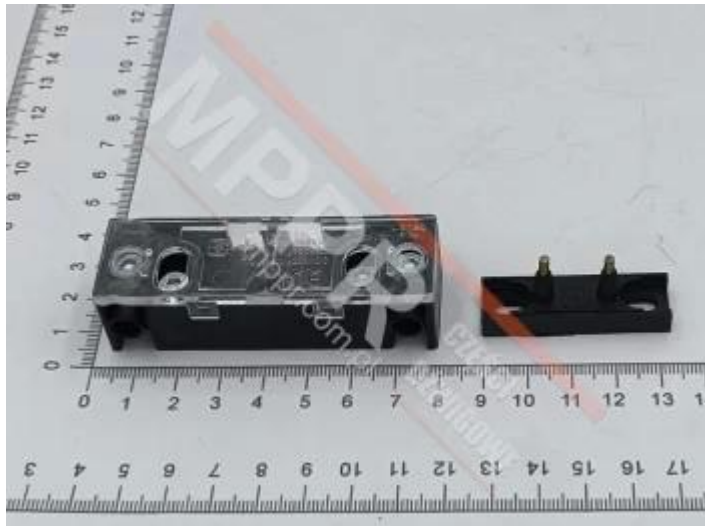

KM255217 Contact and Bridge

Contact and bridge for ADC/ADL door; 230 VAC;
2 A

MPPR Sp. z o.o.

ul. Kolejowa 11/13, 01-217
Warszawa
NIP: PL5272974730
Tel: +48 22 631 22 83
mppr@op.pl

Biuro

Tel: +48 600 826 485
biuro@mppr.com.pl