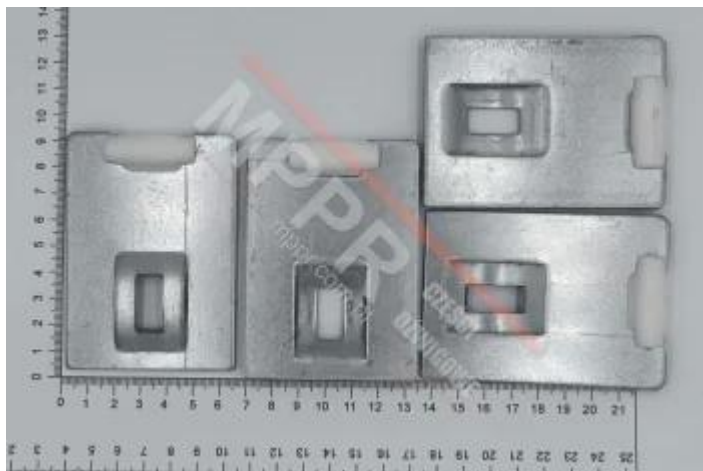

KM672015G01 Guide Shoes (4 pcs)

Guide shoes for ADV and ADT doors. Set of 4 pieces. Replacement for IT6553000 (older version). We offer 3d printed [substitutes](#) of the plastic parts for these guide shoes,
Weight (kg): 0.09