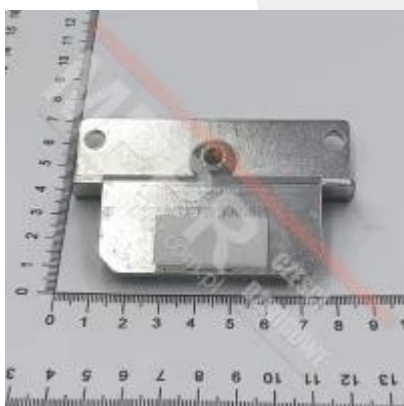

KM674014G01 Sliding Shoe, SSK

Sliding shoe for AMD SSK shaft and car doors.

Waga (kg): 0.092

Length (mm): 80

[We offer sliding shoe inserts in a reinforced version](#)

Photo gallery

MPPR Sp. z o.o.

ul. Kolejowa 11/13, 01-217
Warszawa
NIP: PL5272974730
Tel: +48 22 631 22 83
mppr@op.pl