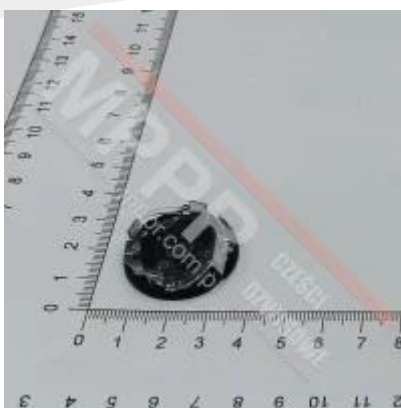

KM801054G090 Pressel, Gray, Blank

KM801054G090 Pressel, gray, tactile, round, blank

Weight(kg): 0.006

Photo gallery

MPPR Sp. z o.o.

ul. Kolejowa 11/13, 01-217
Warszawa
NIP: PL5272974730
Tel: +48 22 631 22 83
mppr@op.pl