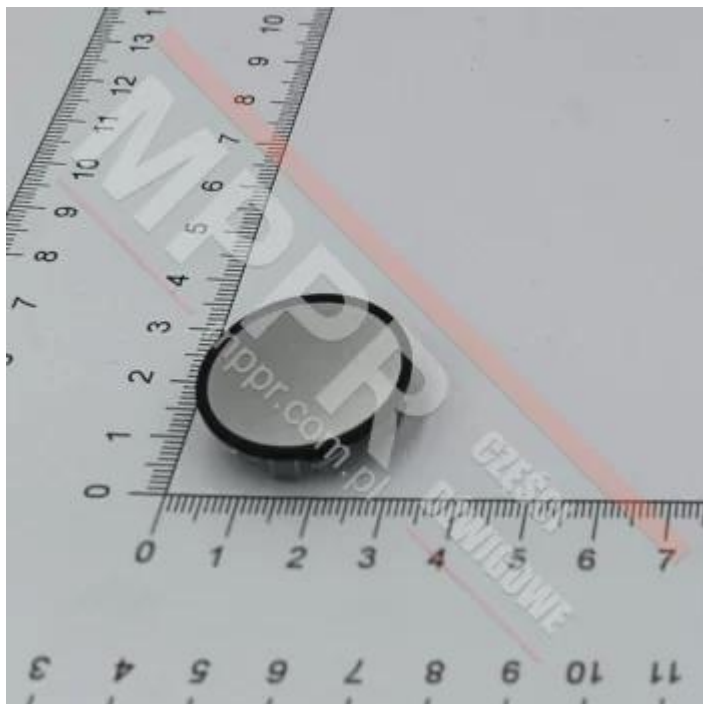

KM801054G090 Pressel, Gray, Blank

KM801054G090 Pressel, gray, tactile, round, blank

Weight(kg): 0.006

Photo gallery

MPPR Sp. z o.o.

ul. Kolejowa 11/13, 01-217
Warszawa
NIP: PL5272974730
Tel: +48 22 631 22 83
mppr@op.pl