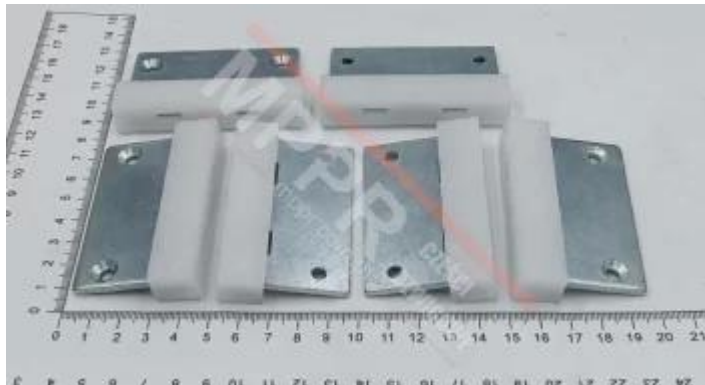

KM85017G01 Guide Shoes, 6 pcs

Guide shoes for a Kone lift, set of 6 pieces.

Dimensions (mm): 69 x 41 x 13

Photo gallery

MPPR Sp. z o.o.

ul. Kolejowa 11/13, 01-217
Warszawa
NIP: PL5272974730
Tel: +48 22 631 22 83
mppr@op.pl