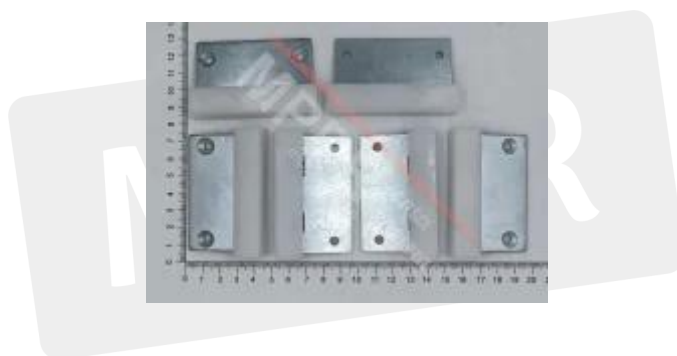

KM85017G01 Guide Shoes, 6 pcs

Guide shoes for a Kone lift, set of 6 pieces.

Dimensions (mm): 69 x 41 x 13

Photo gallery

MPPR Sp. z o.o.

ul. Kolejowa 11/13, 01-217
Warszawa
NIP: PL5272974730
Tel: +48 22 631 22 83
mppr@op.pl