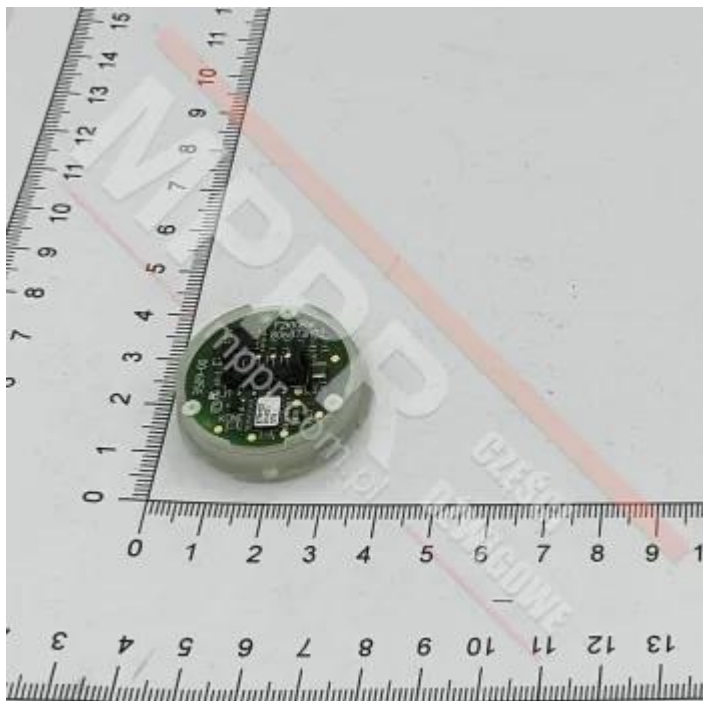

KM857782G02 Call Button Base

KM857782G02 KSS call button base, COP, white
LED illumination

Weight (kg): 0.005

Photo gallery

MPPR Sp. z o.o.

ul. Kolejowa 11/13, 01-217
Warszawa
NIP: PL5272974730
Tel: +48 22 631 22 83
mppr@op.pl