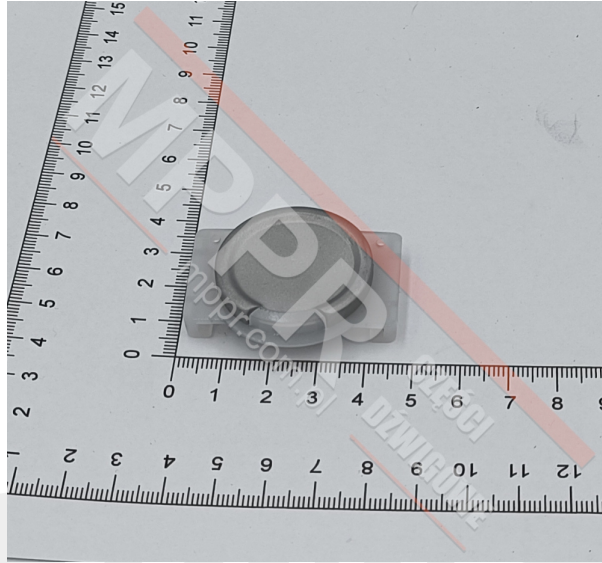

# KM720205G51P Button Cap, blank

Kod produktu: KM720205G51P

Push-button cap, blank, silver color

**Weight (kg):** 0.009

**Material:** metal