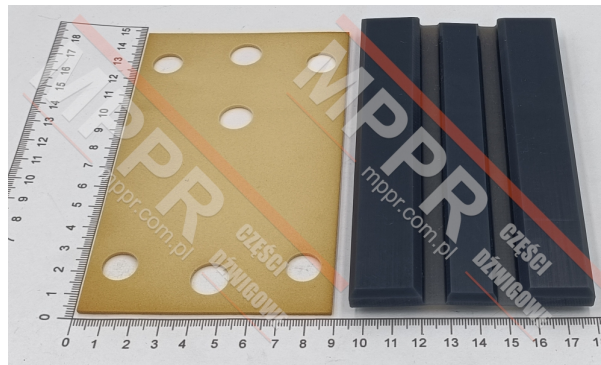

52500805 Guide Shoe Insert with Lining, for a BFK10 guide rail, L 140 mm

Kod produktu: 52500805

Guide shoe insert with vibration-damping lining, for a Schindler BFK10 guide rail; Smart; EuroLift

Length (mm): 140

Guide rail width (mm): 10

MPPR