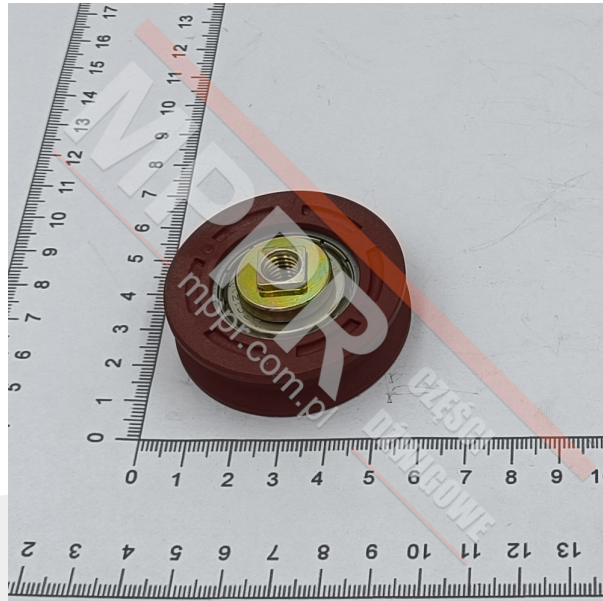

KM89628G02 Top Hanger Roller

Kod produktu: KM89628G02; kabina

Top hanger roller for ADV/AMD car door; round groove, M8 bore

Diameter (mm): 50

Thickness (mm): 14