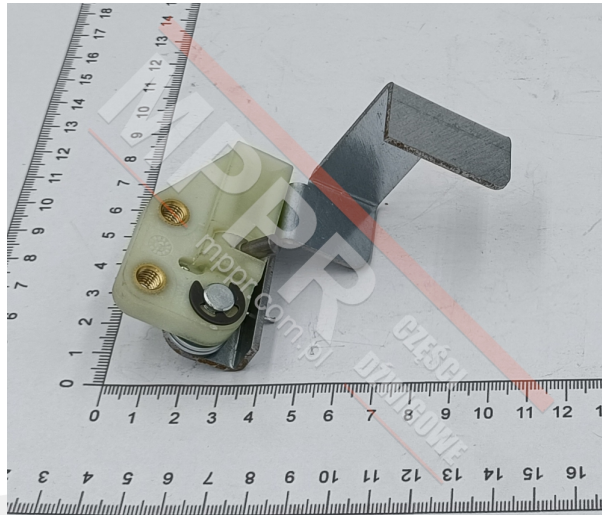

366441 Landing Door Lock, Right

Kod produktu: 366441

Landing door emergency opening lock, right, for T11 / T82 landing door