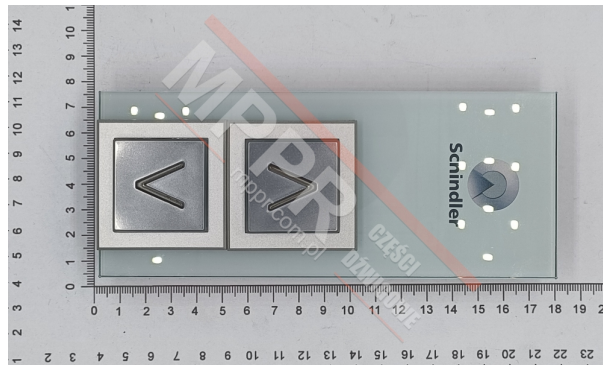

55518812 Landing Operating Panel for an S3300 lift, Two Push-Buttons

Kod produktu: 55518812

Glass landing operating panel for an S3300 lift, two push-buttons. Bionic 5 Control System. Replaces the 55503679 landing operating panel.