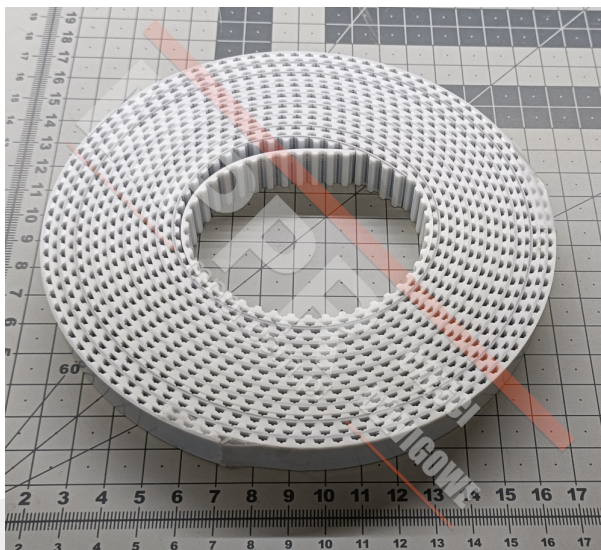

# 780000U191 Toothed Belt

Kod produktu: 780000U191

Toothed belt T5 M16 for Prisma automatic door

**Material:** polyurethane