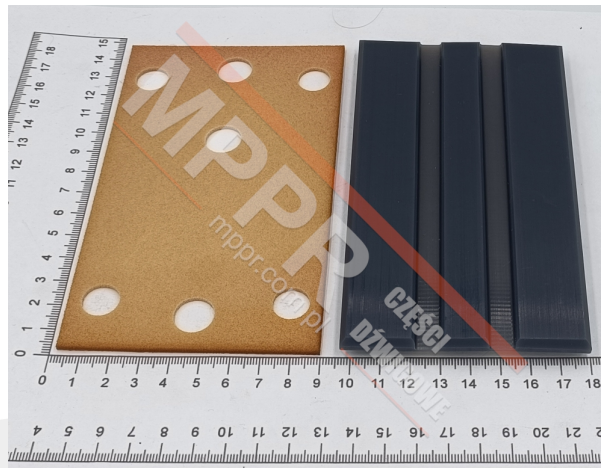

52500804 Guide Shoe Insert with Lining, for a BFK16 guide rail, L 140 mm

Kod produktu: 52500804

Guide shoe insert with vibration-damping lining, for a Schindler BFK16 guide rail, Smart
Length (mm): 140
Guide rail width (mm): 16