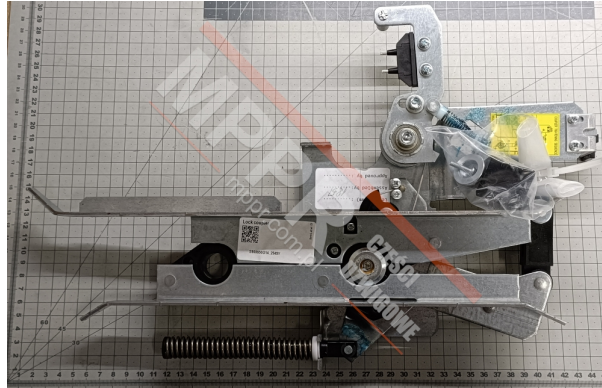

KM900650G14 Lock Coupler AMD01L R1

Kod produktu: KM900650G14; 900650G14

Lock Coupler, right, AMD01L RAILING 1.

Waga (kg): 2.0

Guiding length (mm): 400

KM900650G14; 900650G14