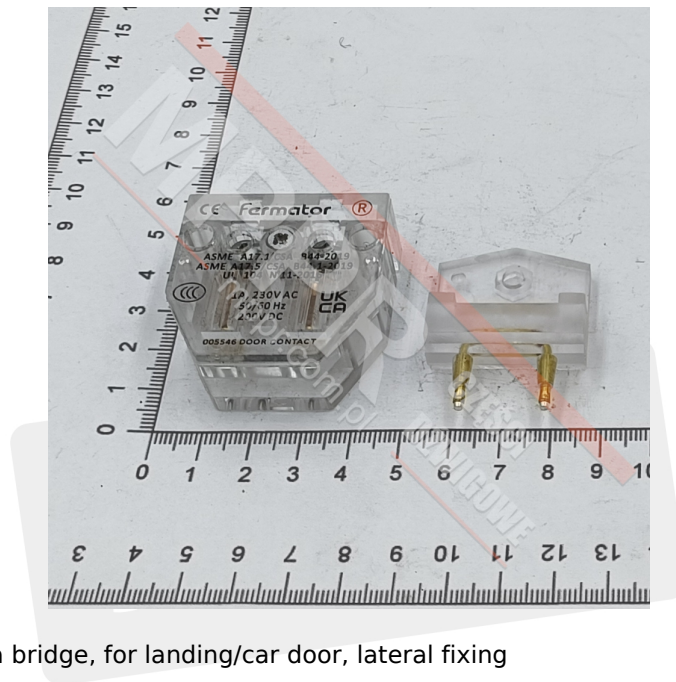

KCE.4000.00000 40 mm Contact Assembly for Landing/Car Door Fermator

Kod produktu: KCE.4000.00000; KCE-400000000

40 mm electrical contact with a bridge, for landing/car door, lateral fixing