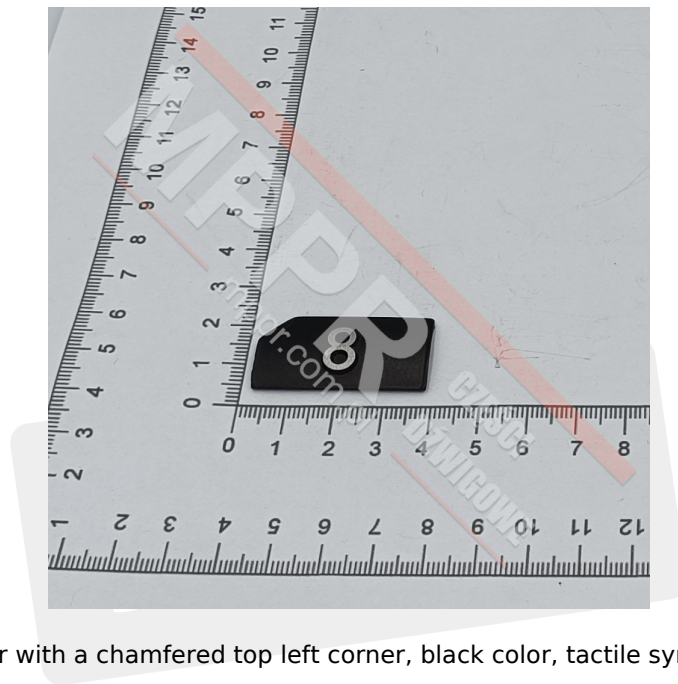

# KM433652G08 Pressel Plate, symbol "8", black color

Kod produktu: KM433652G08

Pressel plate, relief, rectangular with a chamfered top left corner, black color, tactile symbol „8”

**Material:** anodized aluminium