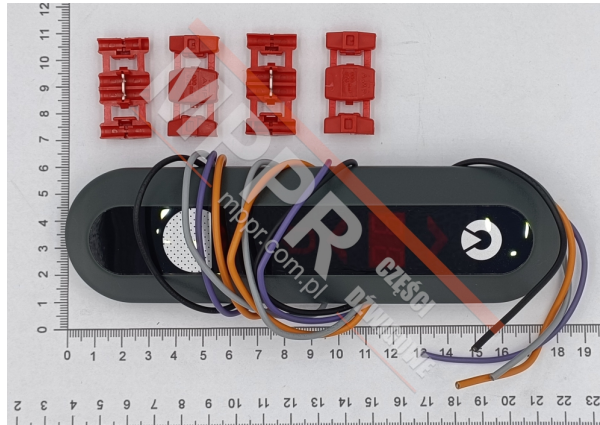

# 258260 Landing Call Station with HPI

Kod produktu: 258260

258260 Schindler Smart MRL 001 Landing call station with a hall position indicator.  
**Weight(kg):** 0.12

MPPR