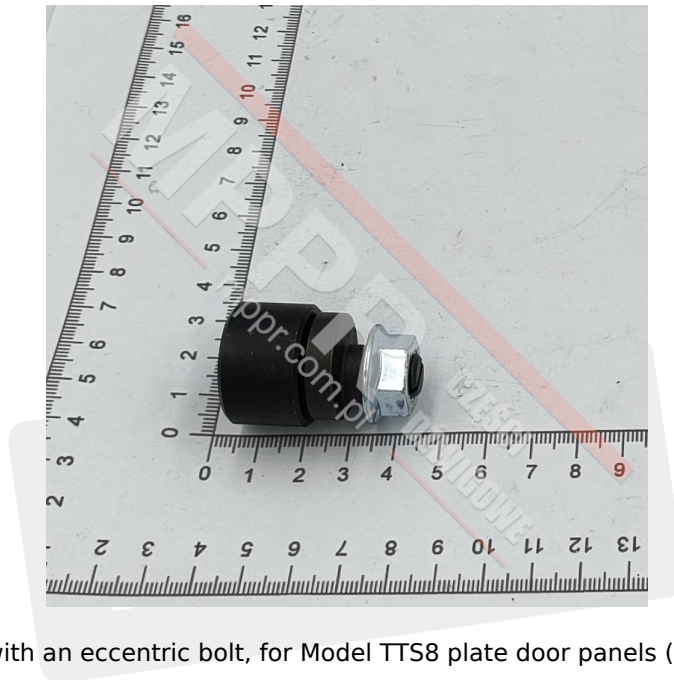

29001599 Counterpressure Roller (Steel) with an Eccentric Bolt

Kod produktu: 29001599

Counterpressure roller (steel) with an eccentric bolt, for Model TTS8 plate door panels (700 mm & 1200 mm)