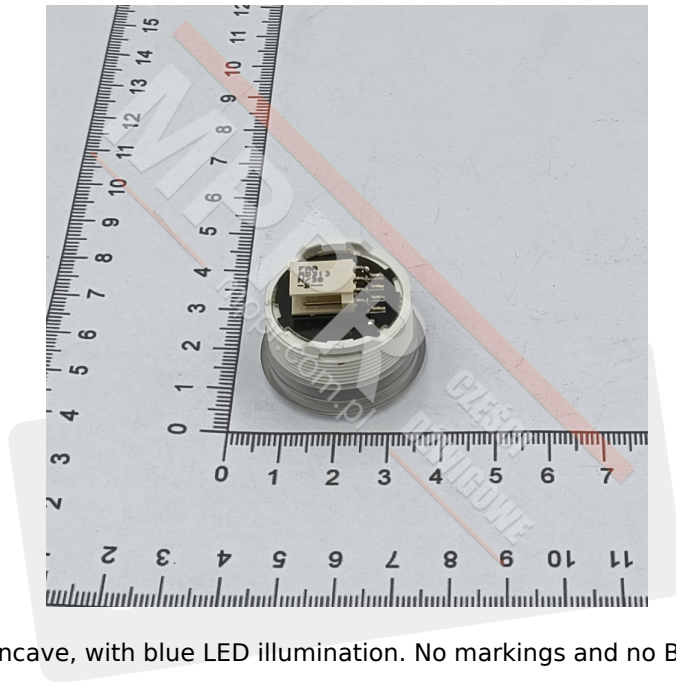

FAA25090AD313 Push-Button with LED illumination (blue)

Kod produktu: FAA25090AD313

Chrome-plated push-button, concave, with blue LED illumination. No markings and no Braille. OTIS 2000 MCS

LED color: blue

Finish: brushed stainless steel

Weight (kg): 0.03